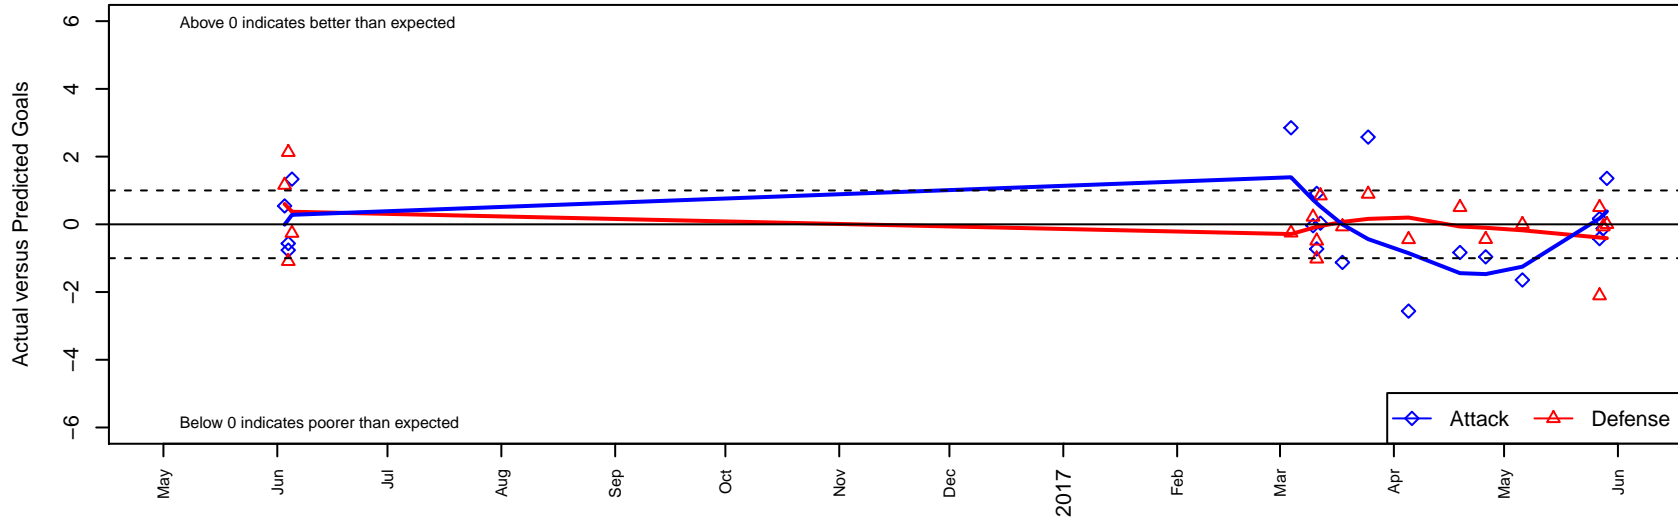

Boise Nationals Timbers Blue B01

Boise Nationals
 Boise, ID
 B01 total strength=1676
 attack=26.49 defense=16.36
 spr league = Spr Idaho D3 U15/16 Div 1

alt names used:
 BOISE NATIONALS TIMBERS U16 2001 BLUE
 BOISE NATIONALS TIMBERS U16 2001 BLUE
 BOISE NATIONALS TIMBERS U16 2001 BLUE

Venues played:
 2016 Showcase of Champions U17/16 Diamon
 2016 Spr Idaho D3 U15/16 Division 1
 2016 NV Players Showcase Caesars U16
 2016 ID State Cup U16

Boise Nationals Timbers Blue B01
 Dots are actual minus expected GF (blue circles) and GA (red triangles).
 Blue line is smoothed change in attack strength. Red is smoothed change in defense strength.

**attack and defense variance (black dot)
relative to other teams
and top 10 in region**

**attack and defense rating
relative to others at age
and all opponents in last 13 months**

**attack and defense rating
relative to others at age
and all opponents in last 13 months**

Performance relative to 13 month average

Performance relative to 13 month average

Distribution of opponents
 Red = Lose zone, Blue = Win zone, Green = Even
 Black line separates win/lose zones

lot. A=Neither has attack advantage, B=Opponent has both attack and defense advantage, C=Opponent has both attack and defense disadvantage, D=Both have